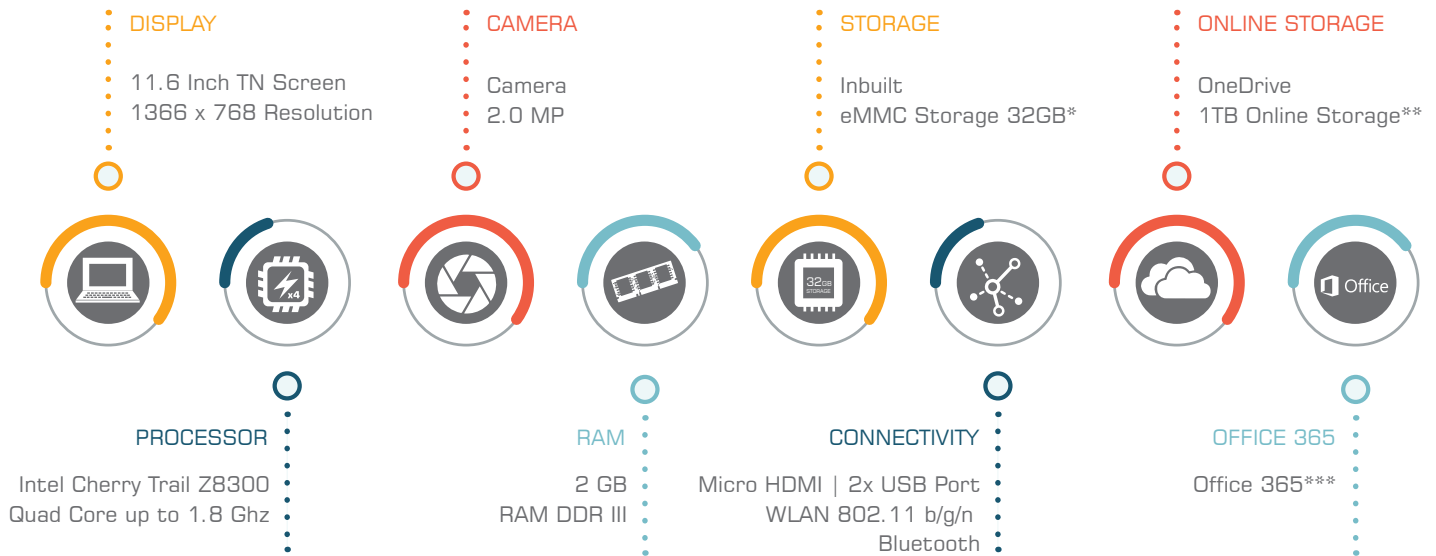

## NETWORK & BATTERY

- NETWORK: Wireless Connectivity
- BATTERY: 10000 mAh

MODEL NO : ZED NOTE  
COLOR: PURPLE  
PART NO :IL.1106G.232WAP